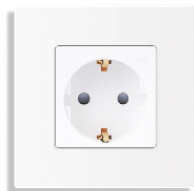

16A EU Socket