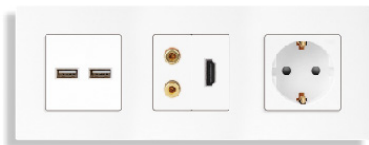

3 Gang + 3.1A USB

3.1A USB + 16A EU Socket

13A UK Socket + 3.1 USB

3/4/5 Frame Switch Socket

PC/Aluminium/Glass Frame

2 Gang Switch+2 Gang Switch+3 Gang Switch

2 Gang + 3 Gang + 3.1 USB + 16A FR Socket

2 Gang Switch+3 Gang Switch+ 16A EU Socket

3 Gang Switch+UN 13A Socket+UN 13A Socket+3.1A USB

2 Gang Switch+ 16A FR Socket + 16A FR Socket

2 Gang Switch +3.1A USB +UK 13A Socket+UK 13A Socket

2 Gang+3.1A USB+ 13A UK Socket

16A EU Socket+16A EU Socket+USB Transfer Socket/Pay TV+ Speaker/HDMI

2 Gang Switch+ 13A UN Socket+ 13A UN Socket

3.1A USB Socket + Speaker Sockets/HDMI + 16A EU Socket

Mini Glass Panel

47*47mm Crystal Small Panel

1 Gang

2 Gang

3 Gang

4 Gang