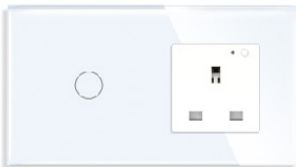

1 Gang + 1 Gang Touch Switch
Normal 1 W / 2 W
Wi-Fi+BLE / ZigBee

2 Gang + 1 Gang Touch Switch
Normal 1 W / 2 W
Wi-Fi+BLE / ZigBee

2 Gang + 2 Gang Touch Switch
Normal 1 W / 2 W
Wi-Fi+BLE / ZigBee

2 Gang + 3 Gang Touch Switch
Normal 1 W / 2 W
Wi-Fi+BLE / ZigBee

3 Gang + 3 Gang Touch Switch
Normal 1 W / 2 W
Wi-Fi+BLE / ZigBee

4 Gang + 4 Gang Touch Switch
Normal 1 W / 2 W
Wi-Fi+BLE / ZigBee

Smart Switch & Socket

WIFI 1 gang + WIFI UK Socket

WIFI 1 gang + WIFI EU Germany Socket