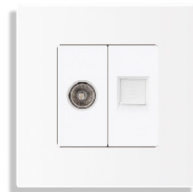

Doorbell Switch

16A EU Socket

16A French Socket

13A Socket

13A Universal Socket

Stereo and Audio Socket

USB and TV

TV and TEL