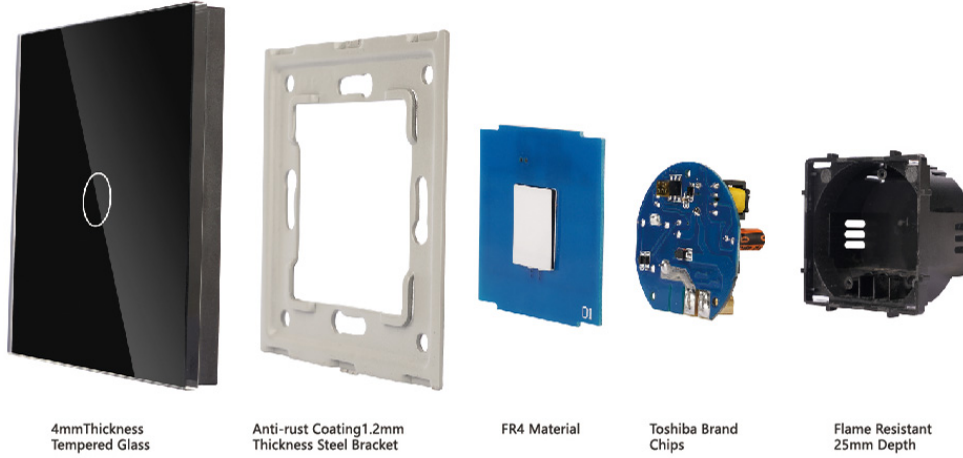

Product Structure

Glass Frame