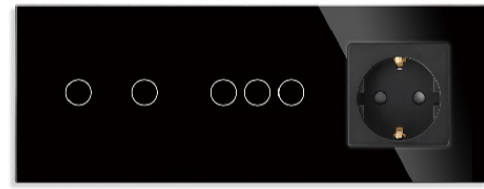

228 Type combination

1 G Switch+13A+TV&RJ45

3.1A USB Charger+French 16A+2 1 G Switch

2 G Switch+Multi 13A+Stereo&HDMI

2 G Switch+3 G Switch +Stereo&HDMI

1 G Switch+2.4A Dual USB Charger+Multi 13A

2 G Switch+3 G Switch+Germany 16A