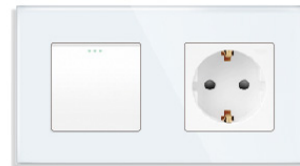

EU Standard socket with Type
A+C USB charger socket

GaN[®] PD 65W
Super Fast Charging Socket

Floor Light Motion Sensor

2 Frame Mechanical Socket

Glass Panel Switch & Socket

1 Gang Switch+1 Gang Switch

2 Gang Switch+2 Gang Switch

1 Gang Switch+3 Gang Switch

2 Gang Switch+3 Gang Switch

3 Gang Switch+3 Gang Switch

1 Gang Switch+16A EU Socket

157 Double Frame

Double FR 16A Socket

3.1A USB Charger+FR 16A Socket

UN 13A Socket+1 Gang Switch&usb