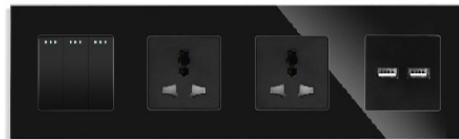

EU 16A Socket + TV&RJ45

3 Gang Switch+EU 16A Socket

EU 16A Socket+1 Gang Switch&usb

Switch & Socket

A technological jewel, as pure as a diamond. Transforming normal everyday, gestures into special moments of pleasure.

3/4/5 Frame Switch Socket

228 299 Type 3/4/5 Frame

2 Gang Switch+2 Gang Switch+16A EU Sochet

13A Socket+13A Socket+2 Gang Switch+3.1A USB

2 Gang Switch+3 Gang Switch+3 Gang Switch

3 Gang Switch+UN 13A Socket+UN 13A Socket+3.1A USB