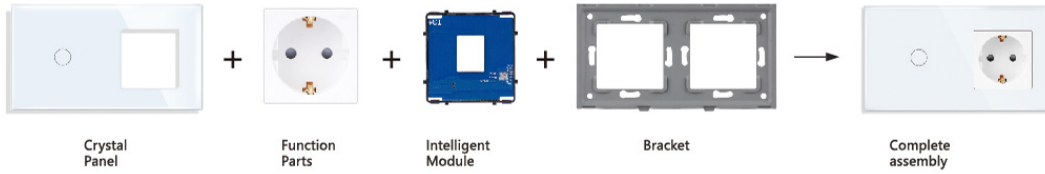

1 G Switch+Germany 16A+Germany 16A

1 G Switch+Germany 16A+Germany 16A

Product Structure

Glass Frame

Combination Freely

Free Mounting

86 Type Mechanical Series

86 Glass Frame Switch