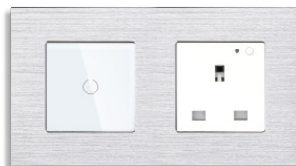

Double Frame Smart Switch

Aluminum Frame Touch Switch

1 Gang +2 Gang Touch Switch
Wi-Fi+BLE/ ZigBee

1 Gang +3 Gang Touch Switch
Wi-Fi+BLE/ ZigBee

3 Gang +3 Gang Touch Switch
Wi-Fi+BLE/ ZigBee

1 Gang +3 Gang Touch Switch
Wi-Fi+BLE/ ZigBee

3 Gang +3 Gang Touch Switch
Wi-Fi+BLE/ ZigBee

Aluminum Smart Switch & Socket

1 Gang +16A EU Socket
Wi-Fi+BLE/ ZigBee

3 Gang +16A EU Socket
Normal/ Wi-Fi+BLE/ ZigBee

3 Gang +13A Multi Socket
Normal/ Wi-Fi+BLE/ ZigBee

1 Gang +13A British Socket
Normal/ Wi-Fi+BLE/ ZigBee

Silver color Aluminum frame
1 gang and waterproof EU Socket

Silver color Aluminum frame 3 gang and
waterproof EU socket

Mechanical Switch & Socket

86 Type Aluminum Switch