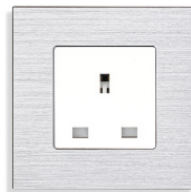

13A British Socket