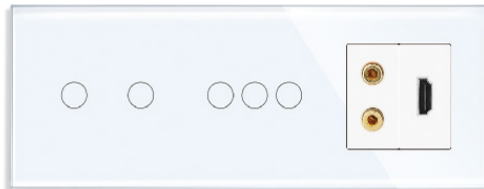

228 Type combination

1 G Switch+13A+TV&RJ45

3.1A USB Charger+French 16A+2 1 G Switch

2 G Switch+Multi 13A+Stereo&HDMI

2 G Switch+3 G Switch +Stereo&HDMI

1 G Switch+2.4A Dual USB Charger+Multi 13A

2 G Switch+3 G Switch+Germany 16A