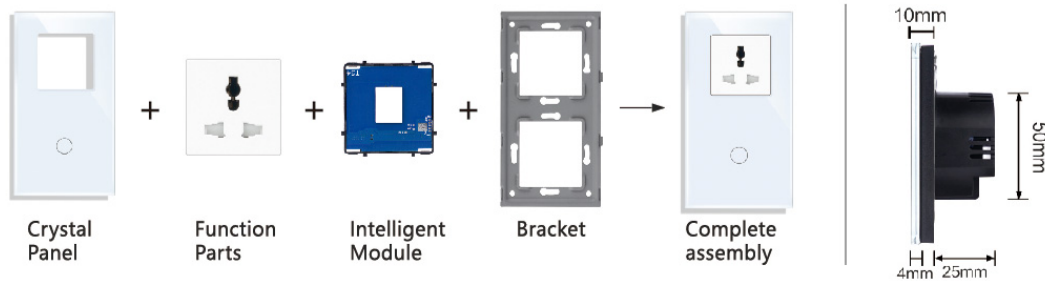

1 G Switch+Germany 16A+Germany 16A

1 G Switch+Germany 16A+Germany 16A

Product Structure

Glass Frame

Combination Freely

Free Mounting

86 Type Mechanical Series

86 Glass Frame Switch