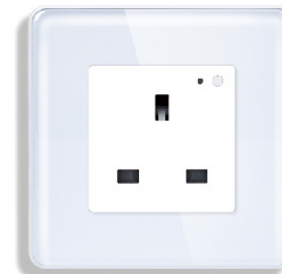

1 Gang Touch Dimmer Switch
Wi-Fi+BLE Trailing Edge Dimming

4 Gang 1 Way Touch Switch
Wi-Fi+BLE

Roller Blind Touch Switch
Wi-Fi+BLE

20A 1 Gang 1 Way Touch Switch

Smart Wi-Fi+BLE Switch Socket

2 Way Touch Switch

1 Gang 2 Way Touch Switch
Wi-Fi+BLE (L)

2 Gang 2 Way Touch Switch
Wi-Fi+BLE (L)

3 Gang 2 Way Touch Switch
Wi-Fi+BLE (L)

86 Single Frame

Wi-Fi 16A EU Socket

Wi-Fi 16A French Socket

Wi-Fi 13A Multi Socket

Wi-Fi 13A British Socket

EU Standard socket with Type
A+C USB charger socket

EU Standard French socket with
Type A+C USB charger socket

Smart Switch Module

Size:51*48*19mm

WiFi Bluetooth

1 Gang 1 Way Relay Wi-Fi+BLE

2 Gang 1 Way Relay Wi-Fi+BLE