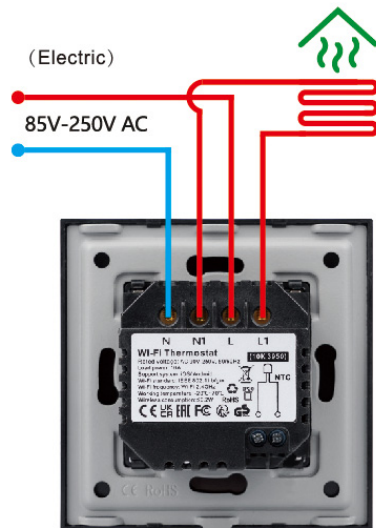

Wi-Fi Dimmer Switch

Wi-Fi Curtain Switch

Non Wi-Fi Switch Wiring Diagrams

SCR 1 Gang 1 Way Switch

SCR 2 Gang 1 Way Switch

SCR 3 Gang 1 Way Switch

SCR 4 Gang 1 Way Switch

Wi-Fi Smart Thermostat

Wi-Fi Smart Thermostat

2-Way Switch Wiring Diagrams

1 Gang 2 Way Switch

2 Gang 2 Way Switch

3 Gang 2 Way Switch

2 - Way Switch

SWITCH TO THE FUTURE
TENUX 

www.tenux.eu