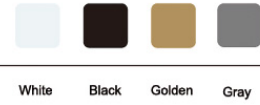

Doorbell Touch Switch
Wi-Fi+BLE/ ZigBee

Curtain Switch
Wi-Fi+BLE/ ZigBee

Aluminum Socket

Wi-Fi 16A EU Socket

Wi-Fi 16A French Socket

Wi-Fi 13A Multi Socket

Wi-Fi 13A UK Socket

Aluminum Frame/2.5D Glass Frame