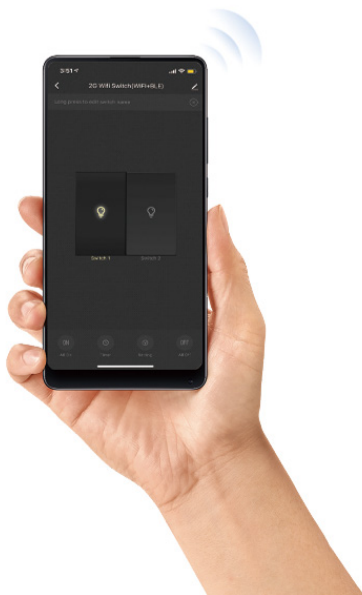

3 Gang Switch+3.1A USB+16A EU Sochet+16A EU Socket

RJ45&TV+2 Gang Switch+3 Gang Switch+16A EU Sochet+16A EU Socket

SWITCH TO THE FUTURE
TENUX

Smart Life

Tuya

Google Assistant

alexa

Алиса

Siri

matter

86 Type Smart Touch Series

Aluminum Frames + Mini Glass

1 Gang Touch Switch
Wi-Fi+BLE/ ZigBee

2 Gang Touch Switch
Wi-Fi+BLE/ ZigBee

3 Gang Touch Switch
Wi-Fi+BLE/ ZigBee

Dimmer Switch
Wi-Fi+BLE/ ZigBee