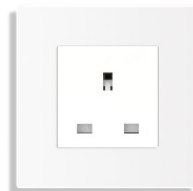

Mechanical Switch & Socket

PC/Aluminium/Glass Frame

13A Socket