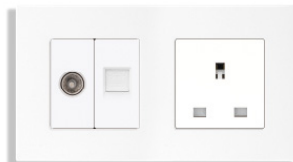

1 Gang + 3 Gang

2 Gang + French Socket

3 Gang + 16A EU Socket

16A EU Socket + 16A EU Socket

1 Gang + 16A FR Socket

2 Gang + 13A UN Socket

TV+Data + 13A UK Socket

16A FR Socket + 16A FR Socket

3 Gang + 3.1A USB

3.1A USB + 16A EU Socket

13A UK Socket + 3.1 USB

3/4/5 Frame Switch Socket

PC/Aluminium/Glass Frame

2 Gang Switch+2 Gang Switch+3 Gang Switch

2 Gang + 3 Gang + 3.1 USB + 16A FR Socket

2 Gang Switch+3 Gang Switch+ 16A EU Socket