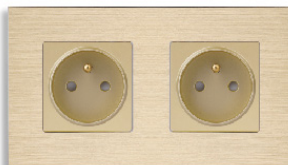

16A EU Socket+2.4A USB&Satellite

16A EU Socket+3.1A USB

2 Gang +16A EU Socket

3 Gang+UK 13A Socket

16A EU Socket+16A EU Socket

16A FR Socket +16A FR Socket

16A UN Socket+16A UN Socket

ROUNDED ARC ELEGANT CURVE