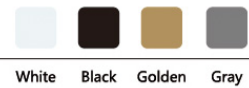

matter

86 Type Wi-Fi+BLE Switch

Wi-Fi+BLE

1 Gang 1 Way Touch Switch
Wi-Fi+BLE

2 Gang 1 Way Touch Switch
Wi-Fi+BLE

3 Gang 1 Way Touch Switch
Wi-Fi+BLE

4 Gang 1 Way Touch Switch
Wi-Fi+BLE

Roller Blind Touch Switch
Wi-Fi+BLE