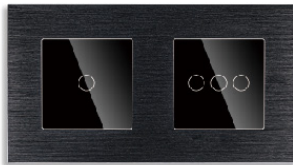

Double Frame Smart Switch

Aluminum Frame Touch Switch

1 Gang +2 Gang Touch Switch
Wi-Fi+BLE/ ZigBee

1 Gang +3 Gang Touch Switch
Wi-Fi+BLE/ ZigBee

3 Gang +3 Gang Touch Switch
Wi-Fi+BLE/ ZigBee

1 Gang +3 Gang Touch Switch
Wi-Fi+BLE/ ZigBee

3 Gang +3 Gang Touch Switch
Wi-Fi+BLE/ ZigBee

Aluminum Smart Switch & Socket

1 Gang +16A EU Socket
Wi-Fi+BLE/ ZigBee

3 Gang +16A EU Socket
Normal/ Wi-Fi+BLE/ ZigBee

3 Gang +13A Multi Socket
Normal/ Wi-Fi+BLE/ ZigBee

1 Gang +13A British Socket
Normal/ Wi-Fi+BLE/ ZigBee

Silver color Aluminum frame
1 gang and waterproof EU Socket

Silver color Aluminum frame 3 gang and
waterproof EU socket

Mechanical Switch & Socket

86 Type Aluminum Switch