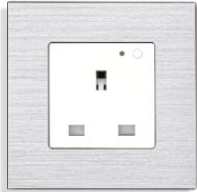

Doorbell Touch Switch
Wi-Fi+BLE/ ZigBee

Curtain Switch
Wi-Fi+BLE/ ZigBee

Aluminum Socket

Wi-Fi 16A EU Socket

Wi-Fi 16A French Socket

Wi-Fi 13A Multi Socket

Wi-Fi 13A UK Socket

Aluminum Frame/2.5D Glass Frame