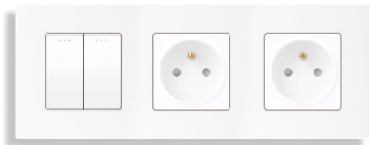

2 Gang Switch+ 16A FR Socket + 16A FR Socket