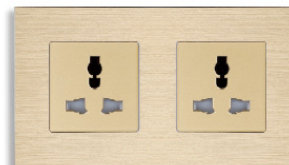

16A EU Socket+2.4A USB&Satellite

16A EU Socket+3.1A USB

2 Gang +16A EU Socket

3 Gang+UK 13A Socket

16A EU Socket+16A EU Socket

16A FR Socket +16A FR Socket

16A UN Socket+16A UN Socket

ROUNDED ARC ELEGANT CURVE