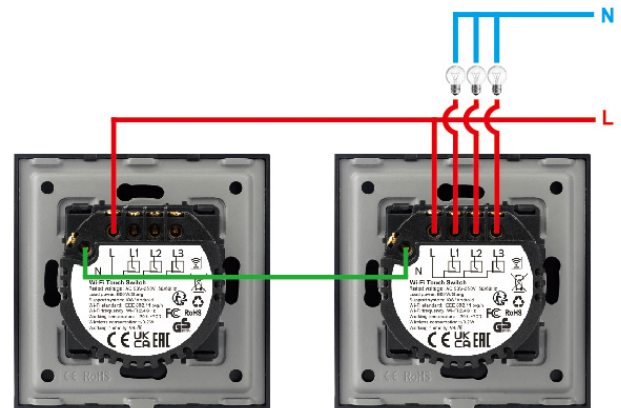

Wi-Fi Dimmer Switch

Wi-Fi Curtain Switch

Non Wi-Fi Switch Wiring Diagrams

SCR 1 Gang 1 Way Switch

SCR 2 Gang 1 Way Switch

SCR 3 Gang 1 Way Switch

SCR 4 Gang 1 Way Switch

Wi-Fi Smart Thermostat

Wi-Fi Smart Thermostat

2-Way Switch Wiring Diagrams

1 Gang 2 Way Switch

2 Gang 2 Way Switch

3 Gang 2 Way Switch

2 - Way Switch

SWITCH TO THE FUTURE
TENUX 

www.tenux.eu