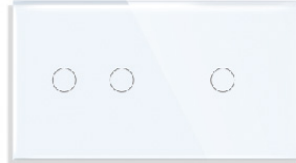

1 Gang 1 Way Silicon Touch Switch

2 Gang 1 Way Silicon Touch Switch

3 Gang 1 Way Silicon Touch Switch

1 Gang Dimmer

2 Gang Dimmer

3 Gang Dimmer

Double Panel Smart Switch

Glass Panel Switch

1 Gang + 1 Gang Touch Switch
Normal 1 W / 2 W
Wi-Fi+BLE / ZigBee

2 Gang + 1 Gang Touch Switch
Normal 1 W / 2 W
Wi-Fi+BLE / ZigBee

2 Gang + 2 Gang Touch Switch
Normal 1 W / 2 W
Wi-Fi+BLE / ZigBee

2 Gang + 3 Gang Touch Switch
Normal 1 W / 2 W
Wi-Fi+BLE / ZigBee