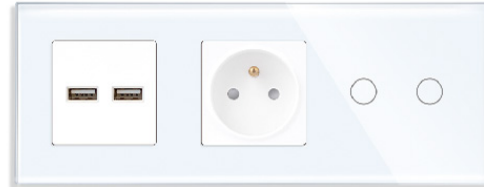

3.1A USB Charger+French 16A+2 1 G Switch