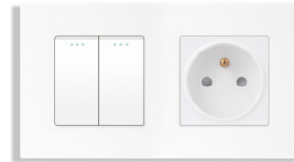

2 Gang + French Socket