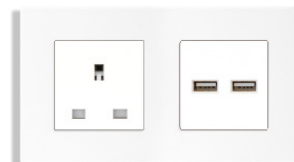

1 Gang + 3 Gang

2 Gang + French Socket

3 Gang + 16A EU Socket

16A EU Socket + 16A EU Socket

1 Gang + 16A FR Socket

2 Gang + 13A UN Socket

TV+Data + 13A UK Socket

16A FR Socket + 16A FR Socket

3 Gang + 3.1A USB

3.1A USB + 16A EU Socket

13A UK Socket + 3.1 USB

3/4/5 Frame Switch Socket

PC/Aluminium/Glass Frame

2 Gang Switch+2 Gang Switch+3 Gang Switch

2 Gang + 3 Gang + 3.1 USB + 16A FR Socket

2 Gang Switch+3 Gang Switch+ 16A EU Socket