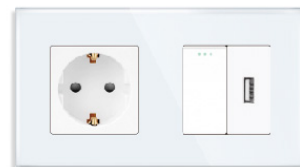

EU 16A Socket+1 Gang Switch&usb