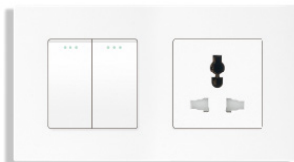

1 Gang + 3 Gang

2 Gang + French Socket

3 Gang + 16A EU Socket

16A EU Socket + 16A EU Socket

1 Gang + 16A FR Socket

2 Gang + 13A UN Socket

TV+Data + 13A UK Socket

16A FR Socket + 16A FR Socket

3 Gang + 3.1A USB

3.1A USB + 16A EU Socket

13A UK Socket + 3.1 USB

3/4/5 Frame Switch Socket

PC/Aluminium/Glass Frame

2 Gang Switch+2 Gang Switch+3 Gang Switch

2 Gang + 3 Gang + 3.1 USB + 16A FR Socket

2 Gang Switch+3 Gang Switch+ 16A EU Socket