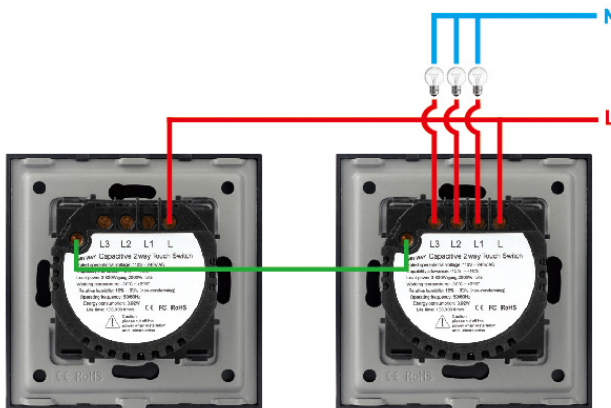

Wi-Fi Dimmer Switch

Wi-Fi Curtain Switch

Non Wi-Fi Switch Wiring Diagrams

SCR 1 Gang 1 Way Switch

SCR 2 Gang 1 Way Switch

SCR 3 Gang 1 Way Switch

SCR 4 Gang 1 Way Switch

Wi-Fi Smart Thermostat

Wi-Fi Smart Thermostat

2-Way Switch Wiring Diagrams

1 Gang 2 Way Switch

2 Gang 2 Way Switch

3 Gang 2 Way Switch

2 - Way Switch

SWITCH TO THE FUTURE
TENUX 

www.tenux.eu