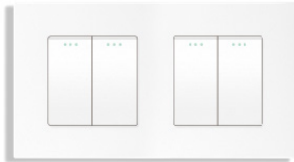

2.4 A USB Charger With Satellite TV

20A/45A Switch

Floor Lamp Cold/Warm Light

Rotary Dimmer Switch

PIR Body Sensor Switch

Mechanical Switch & Socket

PC/Aluminium/Glass Frame

2 Gang + 2 Gang