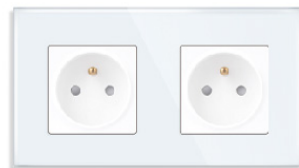

1 Gang Switch+3 Gang Switch

2 Gang Switch+3 Gang Switch

3 Gang Switch+3 Gang Switch

1 Gang Switch+16A EU Socket

157 Double Frame

Double FR 16A Socket

3.1A USB Charger+FR 16A Socket

UN 13A Socket+1 Gang Switch&usb