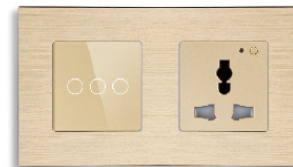

Double Frame Smart Switch

Aluminum Frame Touch Switch

1 Gang +2 Gang Touch Switch
Wi-Fi+BLE/ ZigBee

1 Gang +3 Gang Touch Switch
Wi-Fi+BLE/ ZigBee

3 Gang +3 Gang Touch Switch
Wi-Fi+BLE/ ZigBee

1 Gang +3 Gang Touch Switch
Wi-Fi+BLE/ ZigBee

3 Gang +3 Gang Touch Switch
Wi-Fi+BLE/ ZigBee

Aluminum Smart Switch & Socket

1 Gang +16A EU Socket
Wi-Fi+BLE/ ZigBee

3 Gang +16A EU Socket
Normal/ Wi-Fi+BLE/ ZigBee

3 Gang +13A Multi Socket
Normal/ Wi-Fi+BLE/ ZigBee

1 Gang +13A British Socket
Normal/ Wi-Fi+BLE/ ZigBee

Silver color Aluminum frame
1 gang and waterproof EU Socket

Silver color Aluminum frame 3 gang and
waterproof EU socket

Mechanical Switch & Socket

86 Type Aluminum Switch