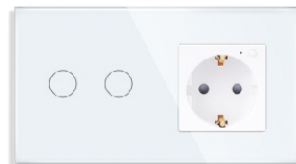

1 Gang + 1 Gang Touch Switch
Normal 1 W / 2 W
Wi-Fi+BLE / ZigBee

2 Gang + 1 Gang Touch Switch
Normal 1 W / 2 W
Wi-Fi+BLE / ZigBee

2 Gang + 2 Gang Touch Switch
Normal 1 W / 2 W
Wi-Fi+BLE / ZigBee

2 Gang + 3 Gang Touch Switch
Normal 1 W / 2 W
Wi-Fi+BLE / ZigBee

3 Gang + 3 Gang Touch Switch
Normal 1 W / 2 W
Wi-Fi+BLE / ZigBee

4 Gang + 4 Gang Touch Switch
Normal 1 W / 2 W
Wi-Fi+BLE / ZigBee

Smart Switch & Socket

WIFI 1 gang + WIFI UK Socket

WIFI 1 gang + WIFI EU Germany Socket

Double Wifi 16A French Socket And
Wifi 1 Gang Switch

Double Wifi 13A Multi 3 Pins Socket
And Wifi 1 Gang Switch

Glass Frame 4 gang and TV&Tel

Glass Frame wifi 2 gang and wifi EU socket

Mechanical combination