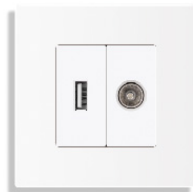

Doorbell Switch

16A EU Socket

16A French Socket

13A Socket

13A Universal Socket

Stereo and Audio Socket

USB and TV

TV and TEL