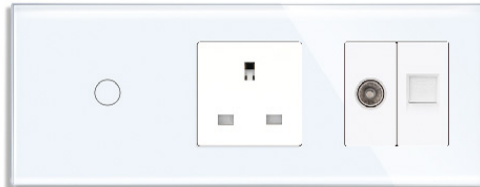

Mechanical combination

228 Type combination

1 G Switch+13A+TV&RJ45