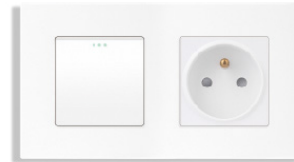

1 Gang + 3 Gang

2 Gang + French Socket

3 Gang + 16A EU Socket

16A EU Socket + 16A EU Socket

1 Gang + 16A FR Socket

2 Gang + 13A UN Socket

TV+Data + 13A UK Socket

16A FR Socket + 16A FR Socket

3 Gang + 3.1A USB

3.1A USB + 16A EU Socket

13A UK Socket + 3.1 USB

3/4/5 Frame Switch Socket

PC/Aluminium/Glass Frame

2 Gang Switch+2 Gang Switch+3 Gang Switch

2 Gang + 3 Gang + 3.1 USB + 16A FR Socket

2 Gang Switch+3 Gang Switch+ 16A EU Socket