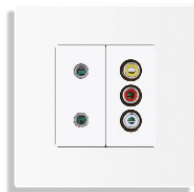

Doorbell Switch

16A EU Socket

16A French Socket

13A Socket

13A Universal Socket

Stereo and Audio Socket

USB and TV

TV and TEL