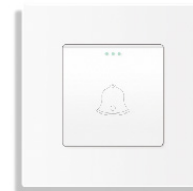

Doorbell Switch