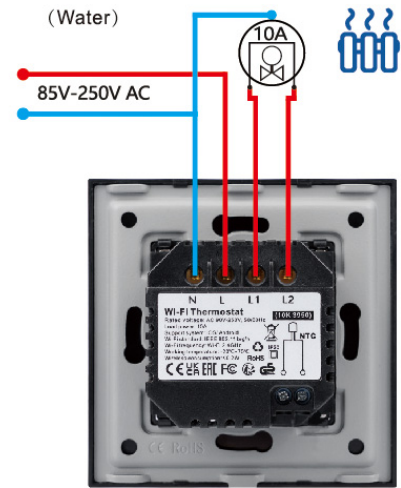

Wi-Fi Dimmer Switch

Wi-Fi Curtain Switch

Non Wi-Fi Switch Wiring Diagrams

SCR 1 Gang 1 Way Switch

SCR 2 Gang 1 Way Switch

SCR 3 Gang 1 Way Switch

SCR 4 Gang 1 Way Switch

Wi-Fi Smart Thermostat