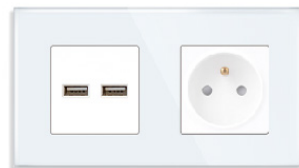

1 Gang Switch+3 Gang Switch

2 Gang Switch+3 Gang Switch

3 Gang Switch+3 Gang Switch

1 Gang Switch+16A EU Socket

157 Double Frame

Double FR 16A Socket

3.1A USB Charger+FR 16A Socket

UN 13A Socket+1 Gang Switch&usb

EU 16A Socket + TV&RJ45

3 Gang Switch+EU 16A Socket

EU 16A Socket+1 Gang Switch&usb

Switch & Socket

A technological jewel, as pure as a diamond. Transforming normal everyday, gestures into special moments of pleasure.