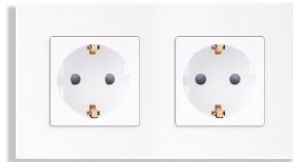

2.4 A USB Charger With Satellite TV

20A/45A Switch

Floor Lamp Cold/Warm Light

Rotary Dimmer Switch

PIR Body Sensor Switch

Mechanical Switch & Socket

PC/Aluminium/Glass Frame

2 Gang + 2 Gang

1 Gang + 3 Gang

2 Gang + French Socket

3 Gang + 16A EU Socket

16A EU Socket + 16A EU Socket

1 Gang + 16A FR Socket

2 Gang + 13A UN Socket

TV+Data + 13A UK Socket

16A FR Socket + 16A FR Socket